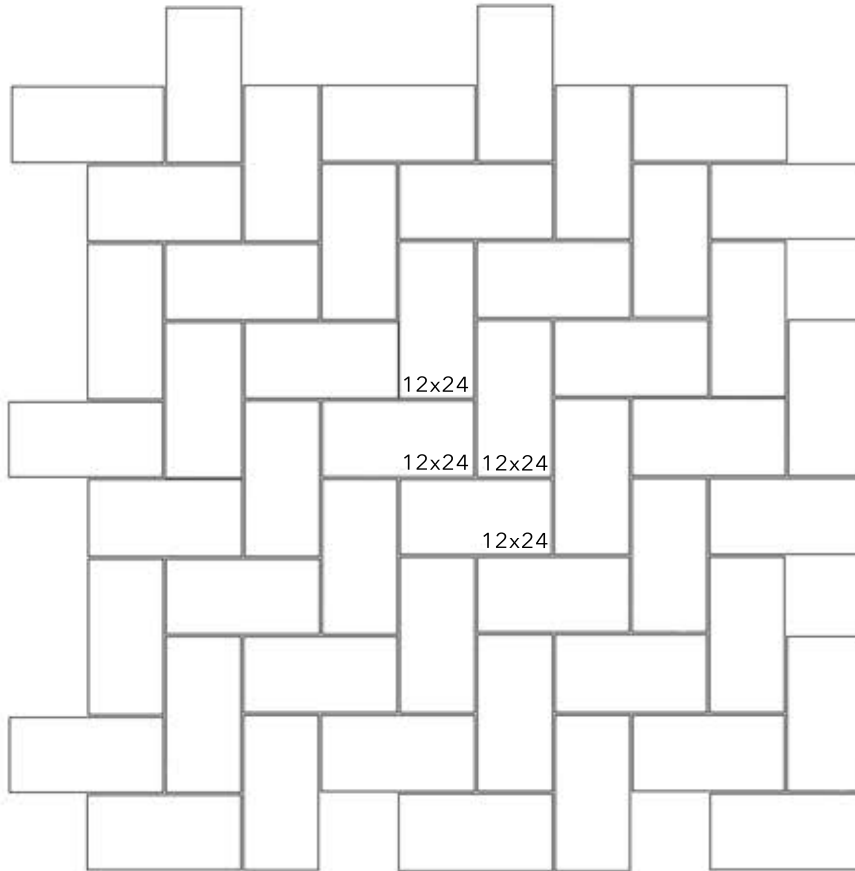

Herringbone Standard Pattern

100 sq. ft. 10ft x 10ft repeating pattern

Quantity

50

Size

12 x 24

STONE PLUS

"Your source for stone, hardscape & landscape supplies"