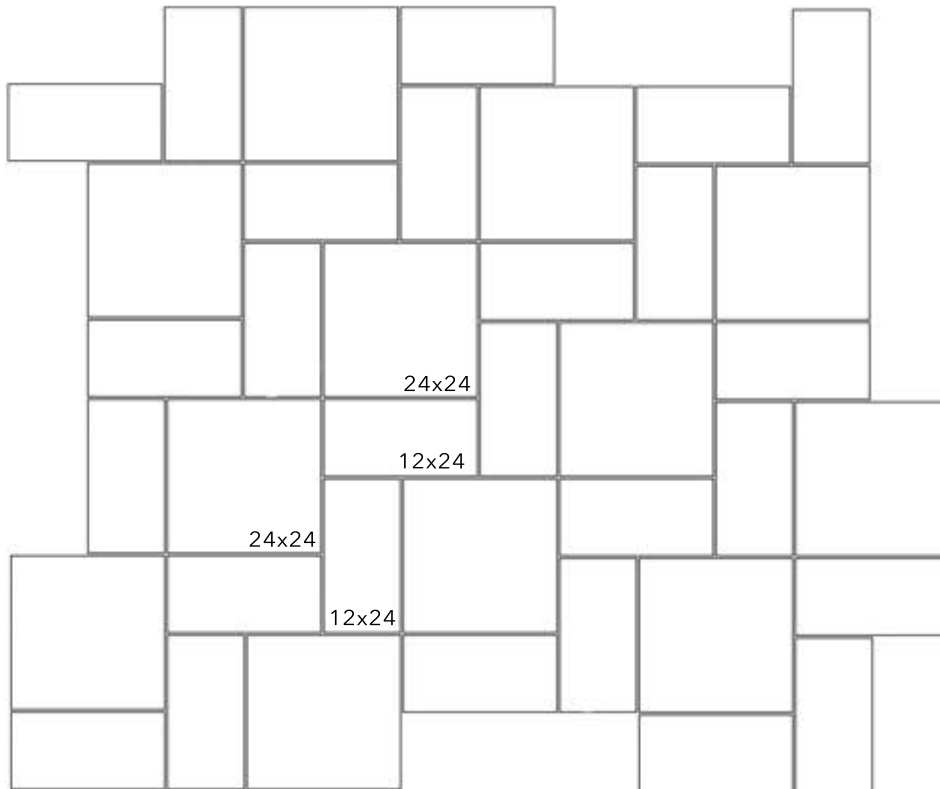

Herringbone Mixed Pattern

100 sq. ft. 10ft x 10ft repeating pattern

Quantity

26

12

Size

12 x 24

24 x 24