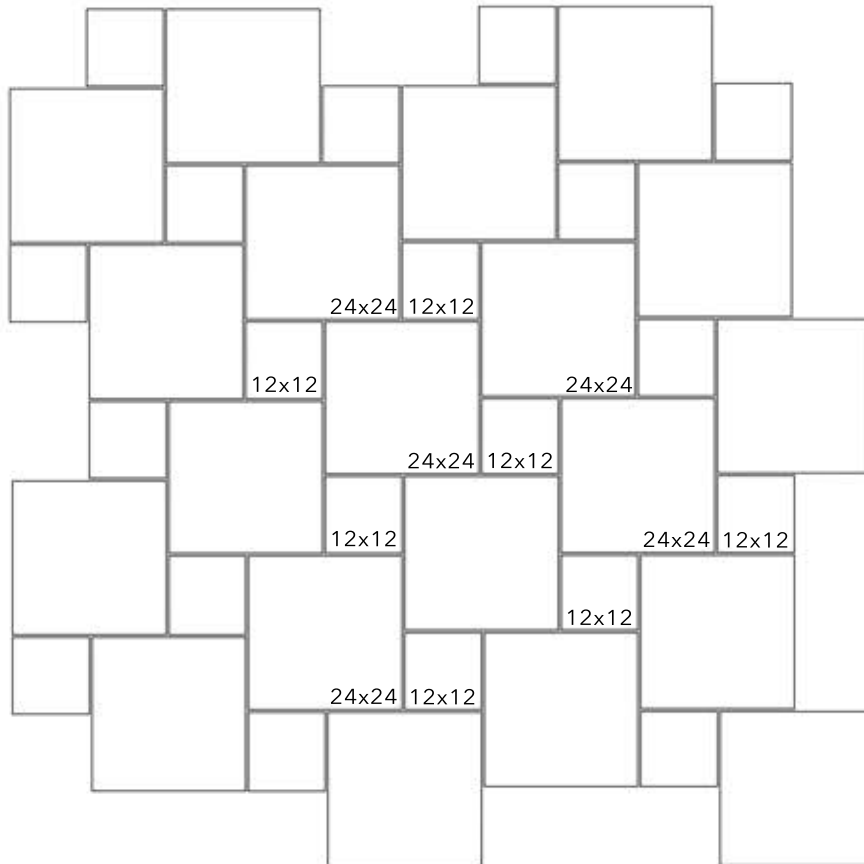

Castle Pattern

100 sq. ft. 10ft x 10ft repeating pattern

Quantity	Size
20	12 x 12
20	24 x 24

STONE PLUS

"Your source for stone, hardscape & landscape supplies"