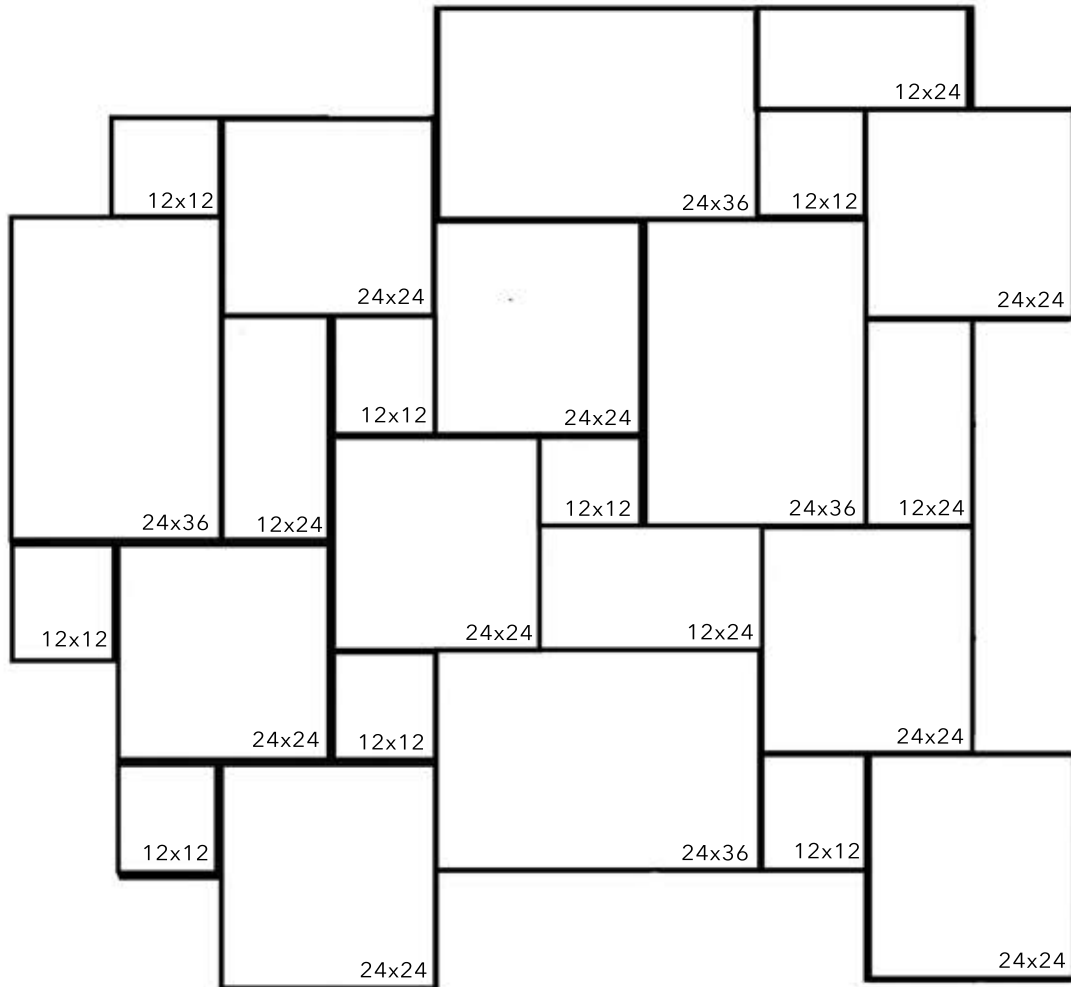

## Ashlar Pattern #4

70 sq. ft. repeating pattern

Quantity	Size
8	12 x 12
3	12 x 24
8	24 x 24
4	24 x 36