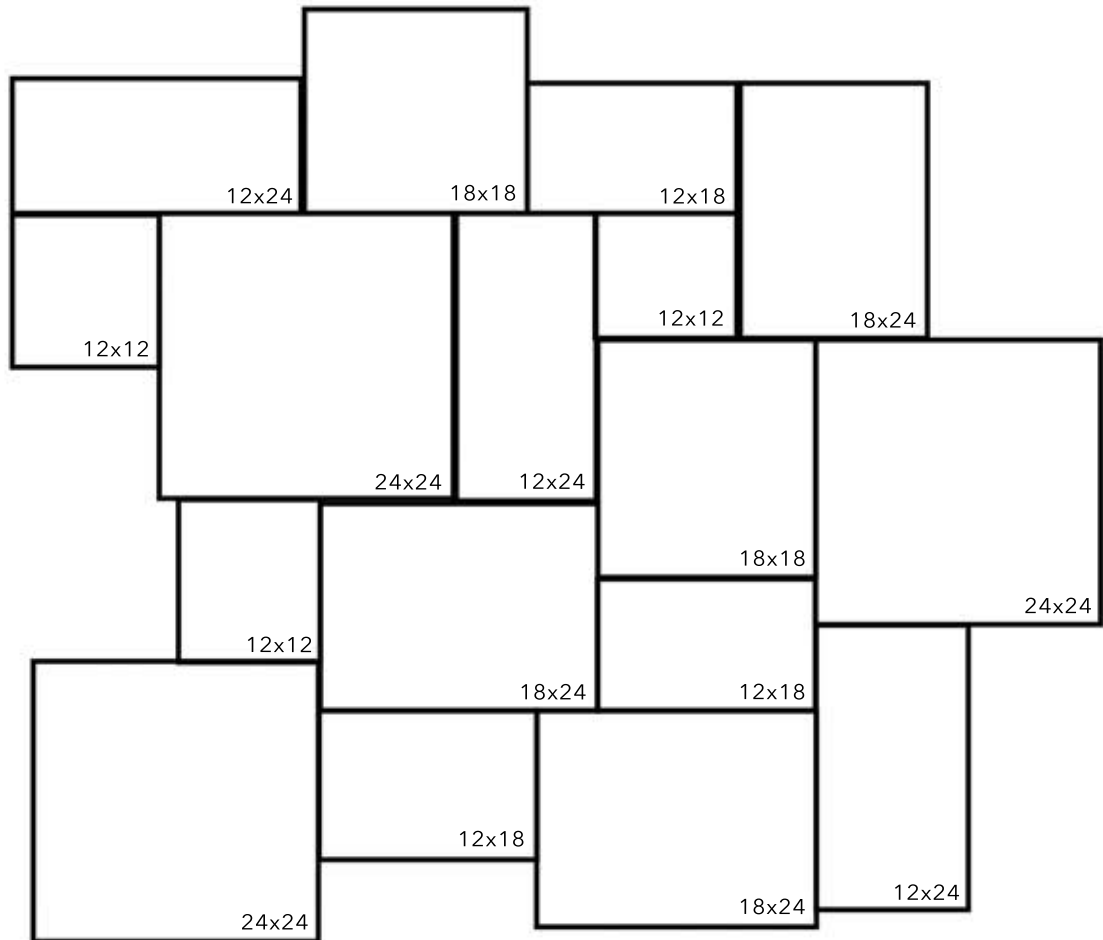

Ashlar Pattern #3

39 sq. ft. repeating pattern

Quantity	Size
3	12 x 12
3	12 x 24
3	18 x 24
3	12 x 18
2	18 18
3	24 x24

STONE PLUS

"Your source for stone, hardscape & landscape supplies"