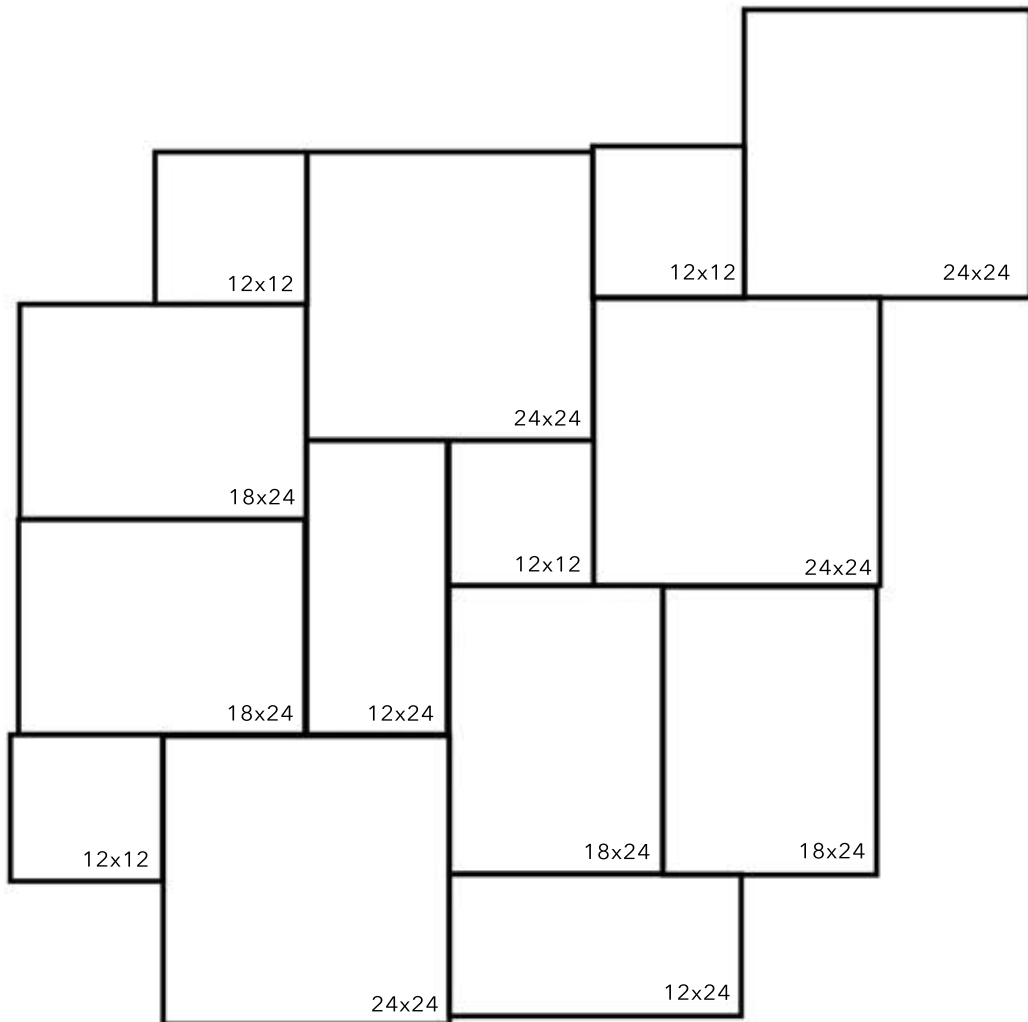

Ashlar Pattern #2

36 sq. ft. repeating pattern

Quantity

Size

4	12 x 12
2	12 x 24
4	18 x 24
4	24 x 24

STONE PLUS

"Your source for stone, hardscape & landscape supplies"