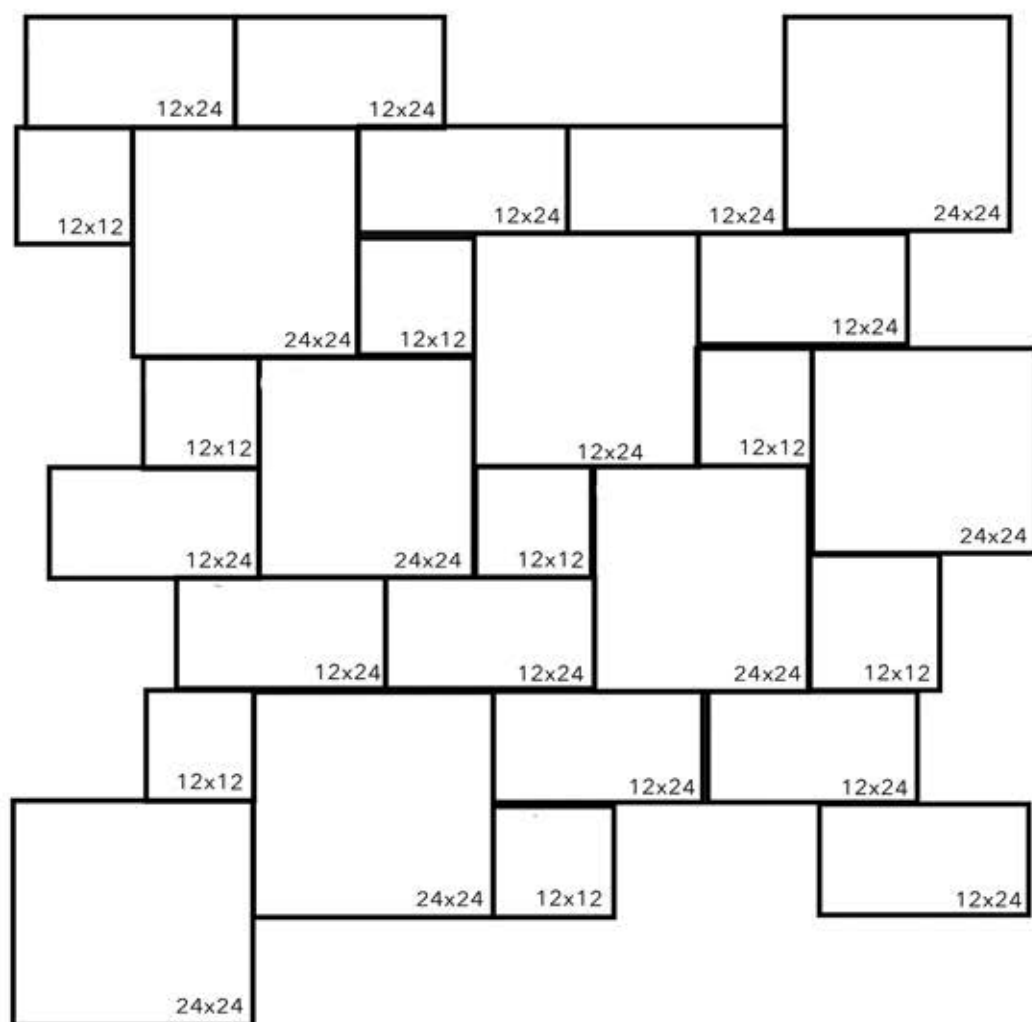

Ashlar Pattern

236 sq. ft. repeating pattern

Quantity	Size
33	12 x 12
33	12 x 18
34	18 x 18
11	18 x 24
11	24 x 24

STONE PLUS

"Your source for stone, hardscape & landscape supplies"