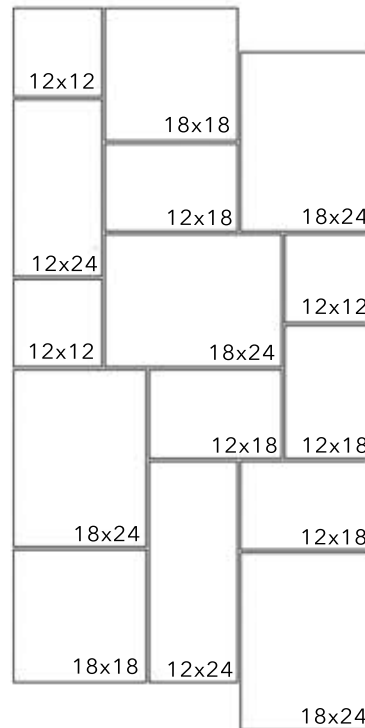

## Walkway 4ft wide

29.5 sq. ft. repeating pattern

Quantity	Size
3	12 x 12
4	12 x 18
2	12 x 24
2	18 x 18
4	18 x 24