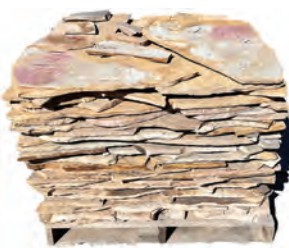

**BUFF THIN SELECT FLAGSTONE**  
Sold by the pound or by the ton  
130-150 square feet per ton

**BUFF PATIO FLAGSTONE**  
Sold by the pound or by the ton  
110-130 square feet per ton

**BUFF SELECT FLAGSTONE**  
Sold by the pound or by the ton  
100-120 square feet per ton

**CHERRY LOG BUILDING STONE**  
Sold by the pound or by the ton  
125-135 square feet per ton

**CHERRY LOG FLAGSTONE**  
Sold by the pound or by the ton  
85-100 square feet per ton

**CHOCOLATE GREY BUILDING STONE**  
Sold by the pound or by the ton  
125-135 square feet per ton

**CHOCOLATE GREY FLAGSTONE**  
Sold by the pound or by the ton  
85-100 square feet per ton

**CRAB ORCHARD THIN FLAGSTONE**  
Sold by the pound or by the ton  
135-150 square feet per ton

**CRAB ORCHARD PATIO FLAGSTONE**  
Sold by the pound or by the ton  
100-120 square feet per ton