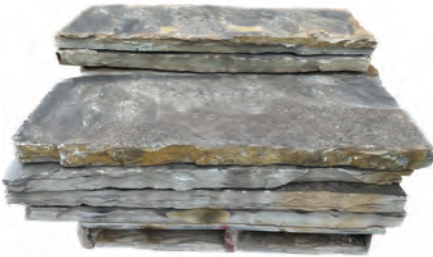

OKLAHOMA BLUE WALL CAP/HEARTH
Sold per piece
Stocked size 18" x 48"