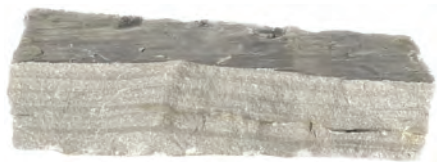

OKLAHOMA BLUE 4x4 CHOPPED
4" x 4" variable lengths
Sold by the pound or the ton