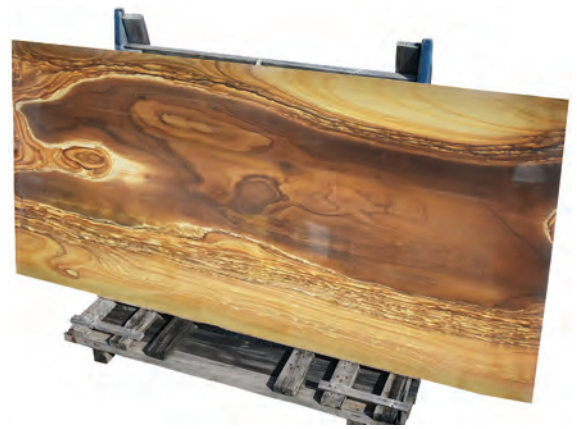

Oak Canyon Countertop Slabs

With Oak Canyon Slabs, you have the option of two beautiful finishes to choose from. The leathered matte finish adds a rustic charm to any space, while the polished gloss finish provides a sleek and modern look. Whichever finish you choose, these countertops are sure to impress.

Polished Surface