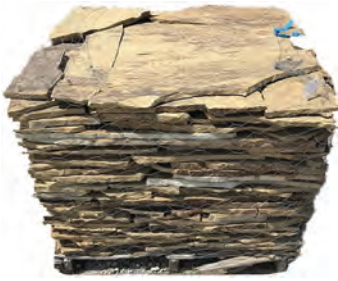

**OKLAHOMA MULTI-BLEND
THIN PATIO FLAGSTONE**
Sold by the pound or by the ton
130-150 square feet per ton