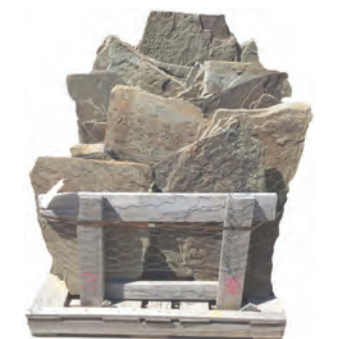

**PENNSYLVANIA VARIEGATED
THIN SELECT FLAGSTONE**
Sold by the pound or by the ton
135-175 square feet per ton