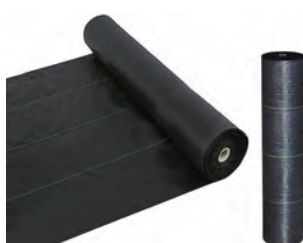

LANDSCAPE FABRIC 4' x 250'
4.1-oz. dual layer
Sold by the whole roll or in cut sections by the square foot