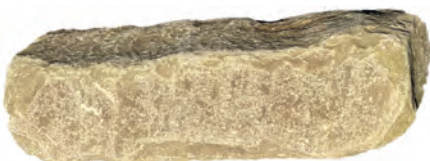

**PAVER BRICK EDGING**  
15-ft. pieces include 4 stakes and 1 connector

**BULLET EDGER ADOBE**  
Size 3" x 3 5/8" x 11 1/2"  
Sold by the piece

**BULLET EDGER CHARCOAL**  
Size 3" x 3 5/8" x 11 1/2"  
Sold by the piece

**BULLET EDGER MOCHA**  
Size 3" x 3 5/8" x 11 1/2"  
Sold by the piece

**OKLAHOMA BLUE 4x4 CHOPPED**  
4" x 4" variable lengths  
Sold by the pound or the ton

**OKLAHOMA BLUE 4x4 CHOPPED TUMBLED**  
4" x 4" variable lengths  
Sold by the pound or the ton

**TAN STRIP RUBBLE**  
4" x 4" variable lengths  
Sold by the pound or the ton

Brown River Rock Large with Tan Strip Rubble

Red Mulch with Charcoal Bullet Edgers

**TAN STRIP RUBBLE TUMBLED**  
4" x 4" variable lengths  
Sold by the pound or the ton