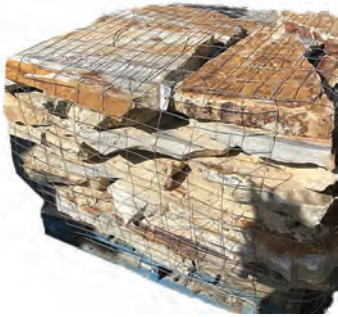

Flagstone and Building Stone

PINOLA PATIO FLAGSTONE
Sold by the pound or by the ton
85-100 square feet per ton