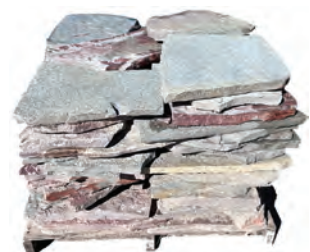

**CHERRY LOG BUILDING STONE**  
Sold by the pound or by the ton  
125-135 square feet per ton

**CHERRY LOG FLAGSTONE**  
Sold by the pound or by the ton  
85-100 square feet per ton

**CHOCOLATE GREY BUILDING STONE**  
Sold by the pound or by the ton  
125-135 square feet per ton

**CHOCOLATE GREY FLAGSTONE**  
Sold by the pound or by the ton  
85-100 square feet per ton

**CRAB ORCHARD THIN FLAGSTONE**  
Sold by the pound or by the ton  
135-150 square feet per ton

**CRAB ORCHARD PATIO FLAGSTONE**  
Sold by the pound or by the ton  
100-120 square feet per ton

**EMERALD GREY BUILDING STONE**  
Sold by the pound or by the ton  
125-135 square feet per ton

**EMERALD GREY FLAGSTONE**  
Sold by the pound or by the ton  
85-100 square feet per ton

**FLORIDA SUNRISE FLAGSTONE**  
Sold by the pound or by the ton  
100-120 square feet per ton